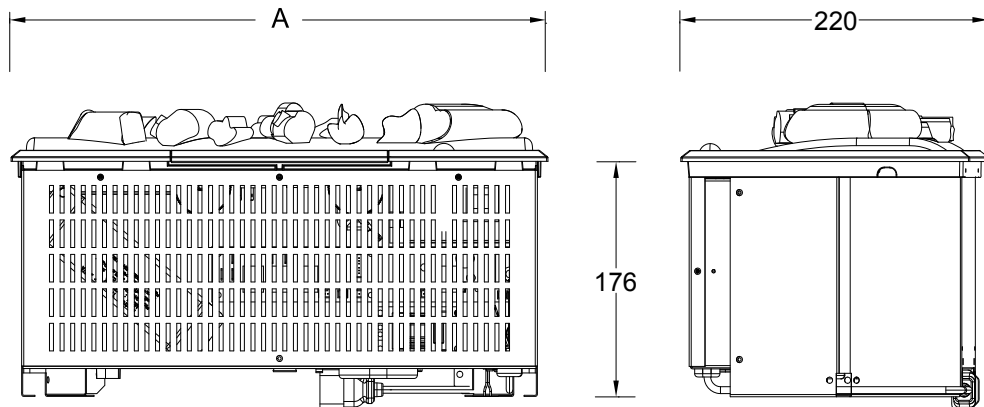

Cassette 400/600 LED

Optimyst®

The Cassette 400/600 inset fire unit not only surprises with its free floating flame and smoke effect, its modest size and variable flame intensity make it highly suitable for 'endlessly' creative interior solutions: placed as a single unit in a table or inside a gas or wood fireplace, or as a line of fire by simply putting several units alongside each other. The only connection you need is 230V. Just fill the reservoir with fresh water and click on the remote for hours of cozy ambiance, over and over again.

	'A' mm
CAS400/600	407

All cassettes must have adequate ventilation for an optimal fire experience.
For advice, read the manuals or visit the website www.dimplex-fires.eu

	Cassette 400/600 LED	
General specifications	Fire system	Optimyst®
	Article number	210791
	EAN code	5011139210791
	Model	Cassette series
	View of the fire	4 sided
	Colour	White
	Decoration / fuel bed	Metal plate (optional with log set)
Product size	Measurements view of the fire (WxH)	38 x 20 cm
	Outside dimensions WxHxD	41 x 18 x 22 cm
Features	Heat output	No
	Thermostat	-
	Remote control	Yes
	Manual controlling directly at the fireplace possible yes / no	Yes
	Light module	LED
	Sound module	-
	Colour effects settings	-
Power consumption	Heat setting 1 in W	-
	Heat setting 2 in W	-
	Flame only operation in W	125W
	Max. consumption	125W
Voltage	Voltage/Electrical frequency	230V/50Hz
Specifications	Product weight in kg	5
	Length of the cord	1,5 m
	Warranty	2 year